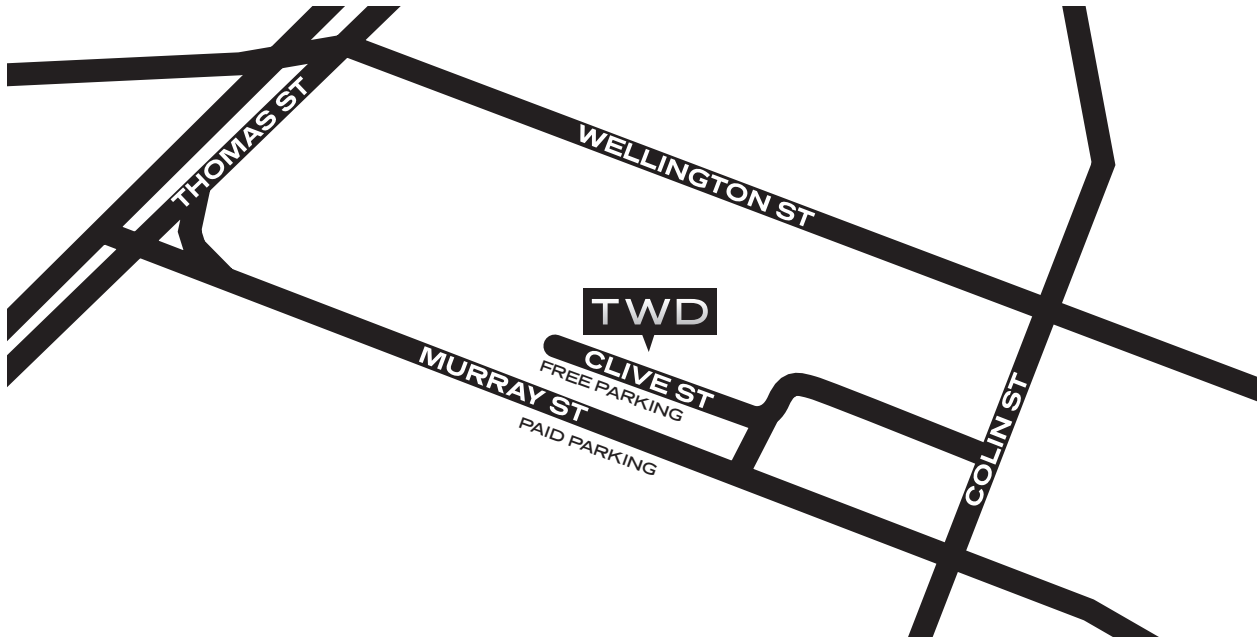

THE WEALTH DESIGNERS

1 hour free parking readily available on Clive St in front of building.
Paid parking also available on Murray St. Clive St is left off of Murray St.

Charter Financial Planning Limited. Australian Financial Services Licensee Licence Number 234665